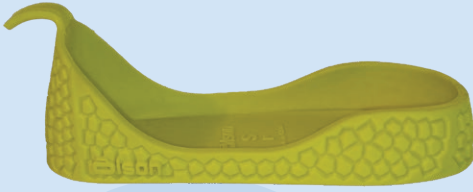

Olson

Product Catalogue

24-25

olsoncurling.com

Lemon Lime HEXA Grippers (627L)

- Sizes: XS - XXL

Abyss Gloves (5499)

- Black Leather Palm
- Breathable Mesh Backing
- Sizes: XXS - XL

VOLTAJE

Grey Mesh Upper with Lemon Lime Highlights

- Plain to 1/8" Flex Perimeter Sliders
- Contoured Mid-Sole
- Enhanced Eyelets
- Durable Toe Coating
- Reinforced Wear Zone
- **A**ctive **ARCH** Technology

- Plain to 1/8" Flex Perimeter Slider *

HEXA Gripper Sole

HEXA pattern for improved grip

Split Slider

Two piece fully
glued slider

Flex Perimeter Slider

Hinged front slider piece with a
perimeter cut-out for greater
stability & comfort

only glued halfway

Slider Options & Speeds

1/16" = Mid • 1/8" = Fast • 1/4" = Fastest ** *(Available on Genesis only)

Genesis

Black Leather Upper

- Plain to 1/4" Flex Perimeter Slider**

ZAPA

Black Mesh Upper with Red Highlights