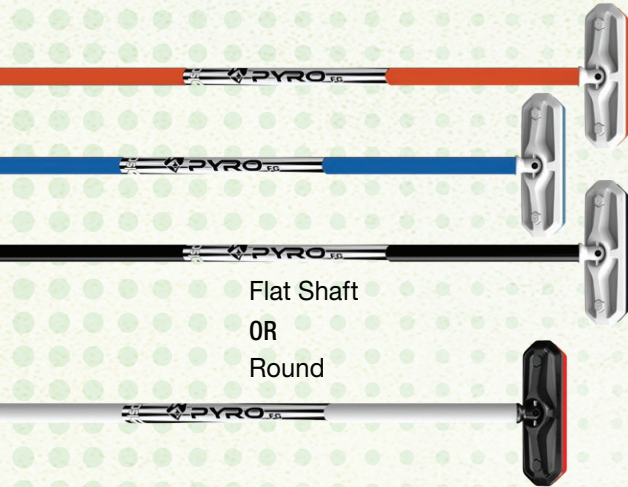

ROOKIE BUNDLE ^(RB)

All the essentials, one complete bundle!

VOLTAJE 1/16" SHOE

Black or Grey

PYRO FIBERGLASS BRUSH

Flat Shaft
OR
Round

HEXA GRIPPER

Choose any colour