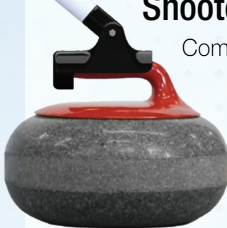

UPGRADED Broomstick (ST-FG)

- White 1 1/16" Fiberglass
- Fixed Head with Perform Coated Pad
- Handle = 420 grams

Dynaglide (DYNA)

Spring-loaded stabilizer legs for easy storage

Shooter (ST3)

Complete with Fiberglass handle

Shooter Head also available separately (ST3-HD)

Brush with Shooter Head Combo

Shooter Head can be added to any curling brush

Convenient and Efficient!

ROOKIE BUNDLE ^(RB)

All the essentials, one complete bundle!